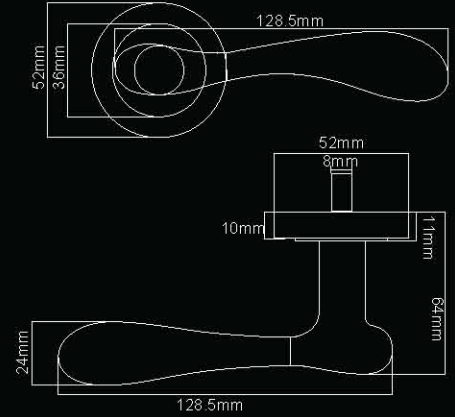

MAYA

FDEMAY-SN/NP