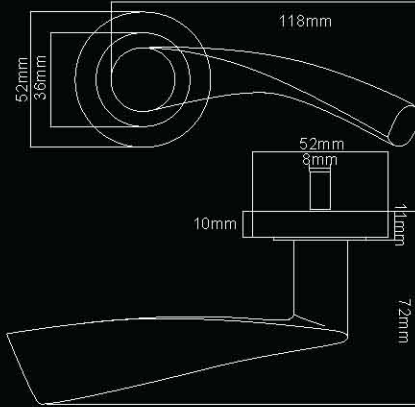

VERTO

FCOVER-SN (Satin Nickel)
FCOVER-PVD (Brass)
FCOVER-PC (Polished Chrome)