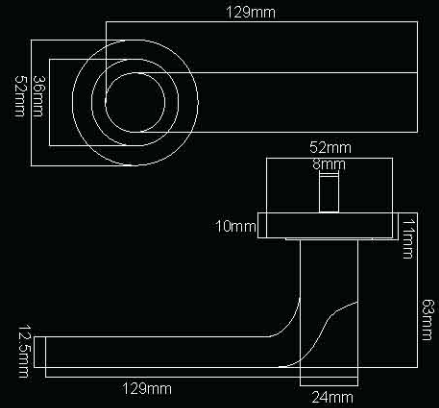

OUVRE

FCOUV-PC