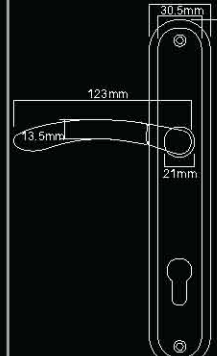

AMALFI

FPAMA-SPC