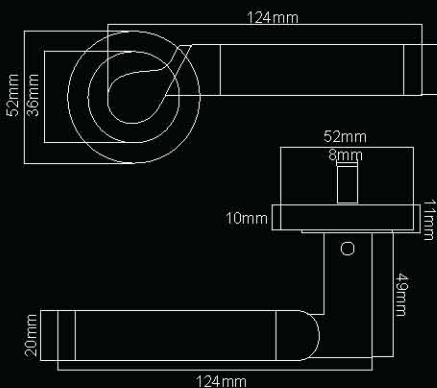

OLYMPIA

FCOOLY-SN/CP