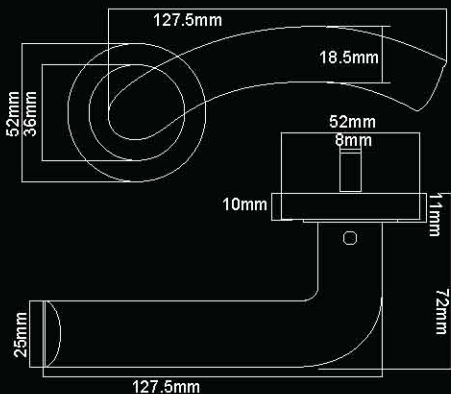

MILAN

FCOMIL-SPC