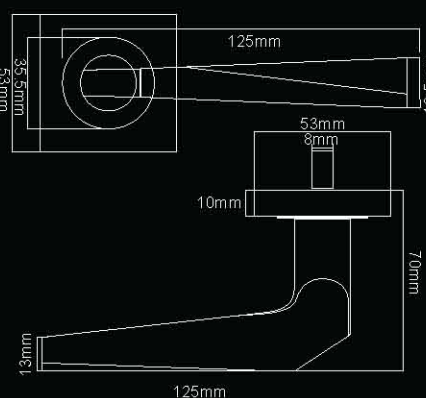

VEER

FDEVEE-SPC