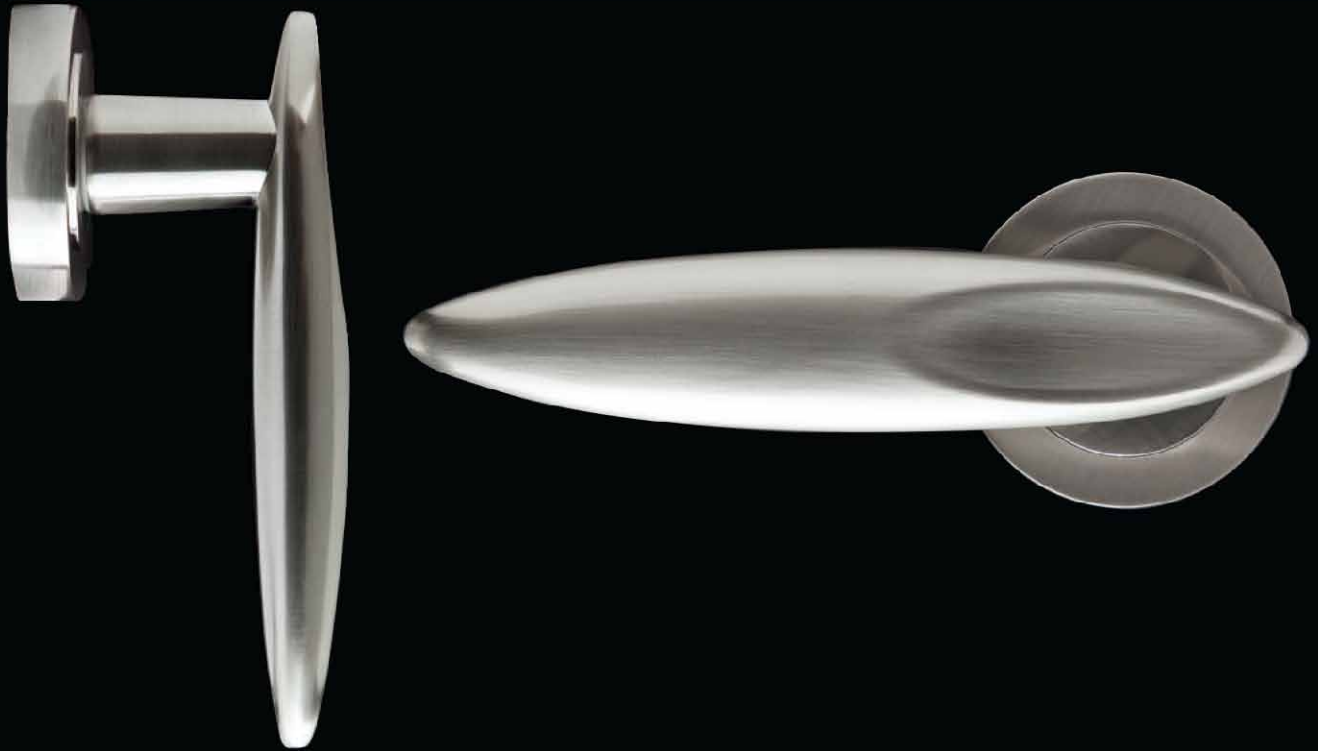

TITAN

Finish Presented | Satin Nickel | FDETIA-SN