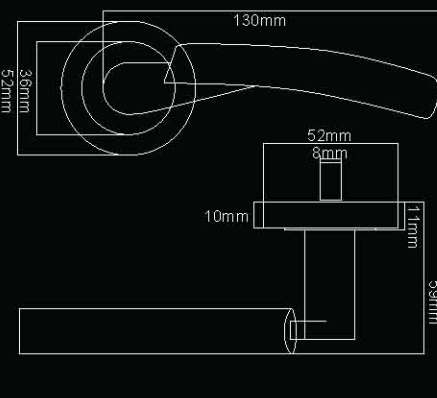

SORRENTO

FCOSOR-SPC