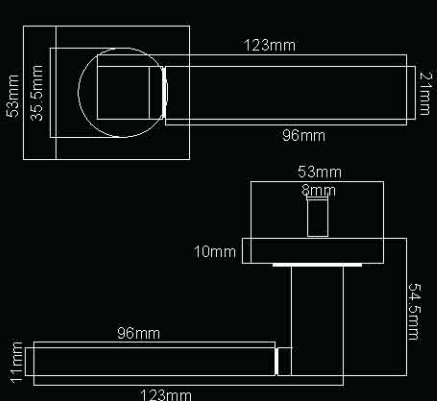

ARES

FDEARE-SN/CP