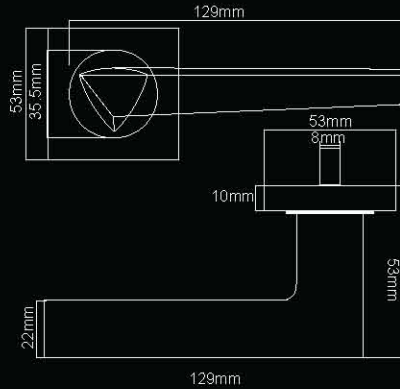

CARRERA

FDECAR-PC