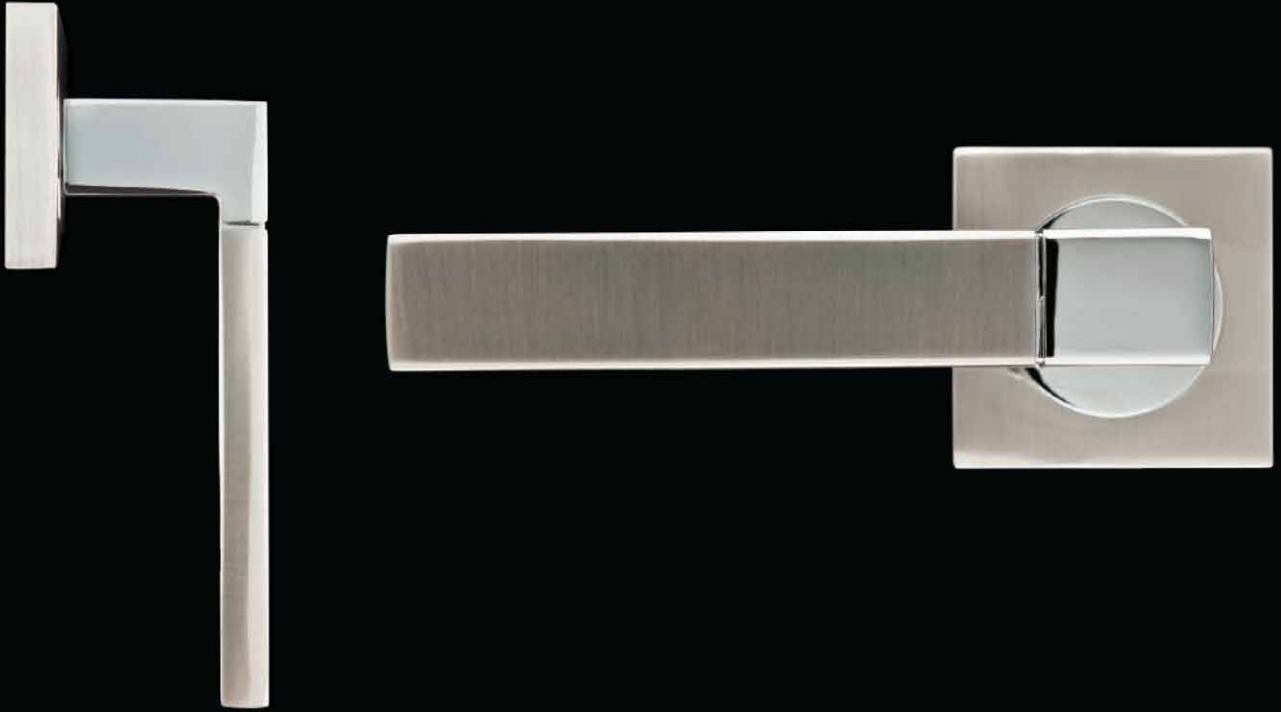

ARES

Finish Presented | Dual Finish - Satin Nickel / Polished Chrome | FDEARE-SN/CP