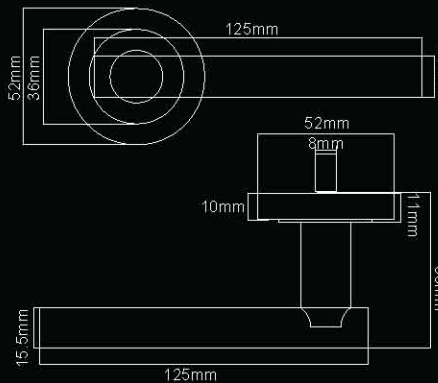

AVANT

FCOAVA-SC