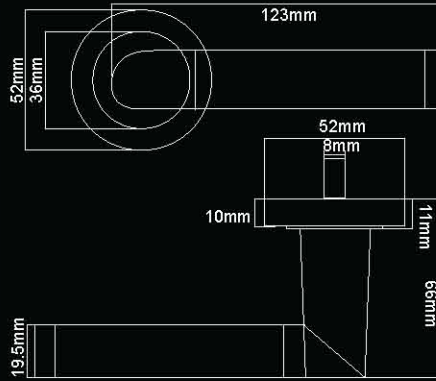

AZTEC

FCOAZT-SPC