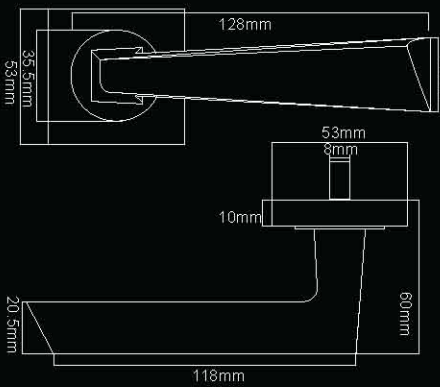

CANNES

FDECAN-SN