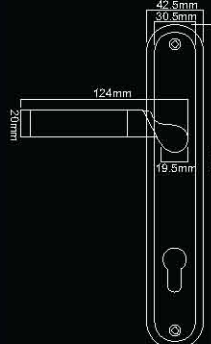

OLYMPIA

FPOLY-SN/CP