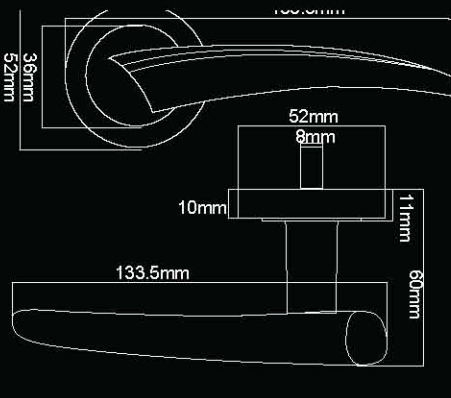

AVANT GARDE

FDEAVA-SC