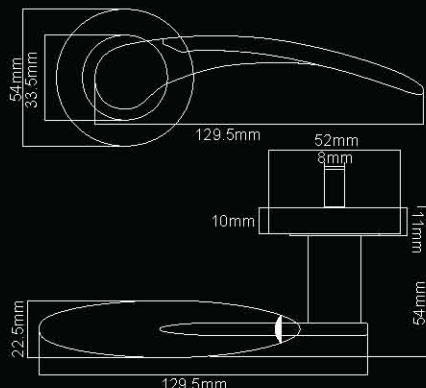

APOLLO

FDEAPO-SN/NP