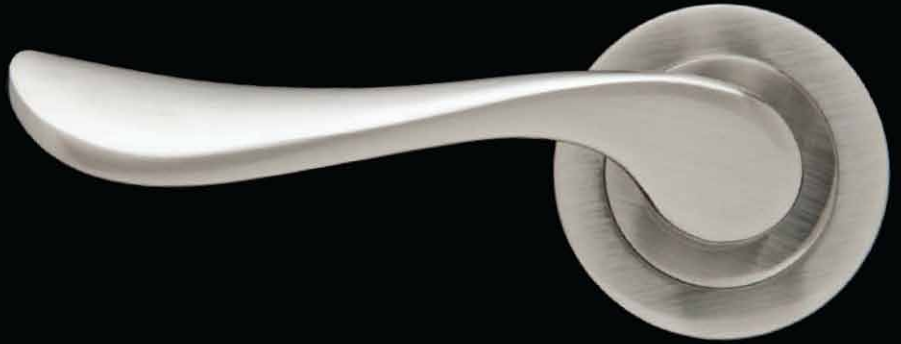

WAVE

Finish Presented | Satin Nickel | FCOWAV-SN

MILAN

Finish Presented | Dual Finish - Satin Chrome / Polished Chrome | FCOMIL-SPC