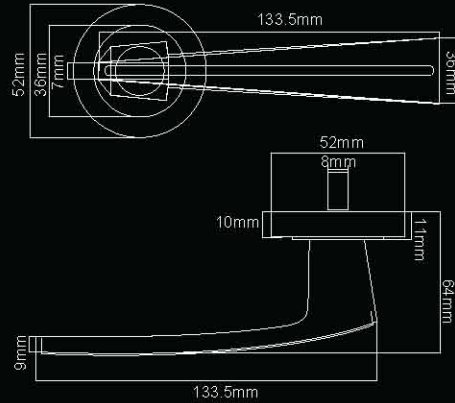

MONACO

FDEMON-SN