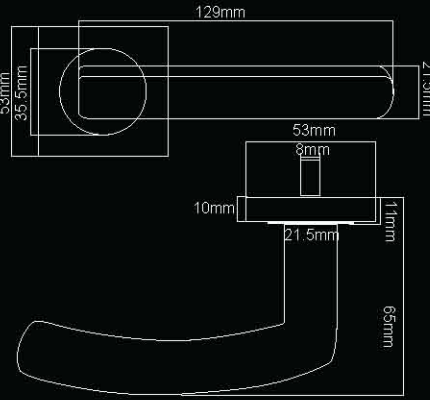

ARC

FDEARC-PC