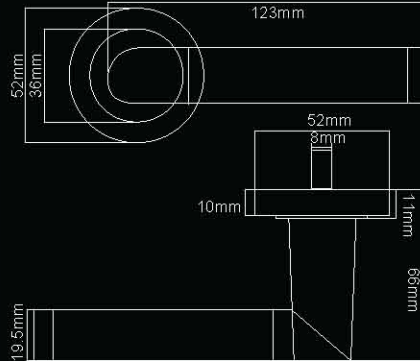

SWISH

FCOSWI-SN