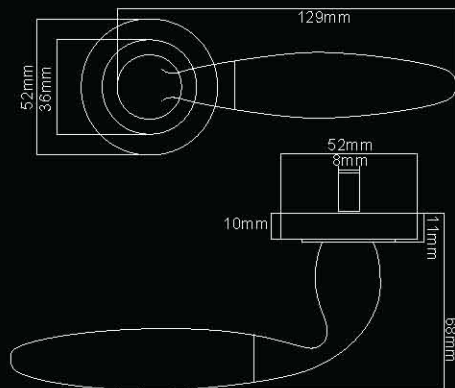

BULBUS

FCOBUL-SN (Satin Nickel)
FCOBUL-PVD (Brass)