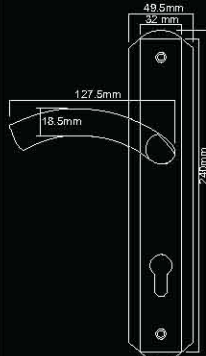

MILAN

FPMIL-SPC