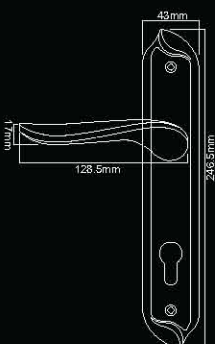

ACHILLES

FPACH-SPC