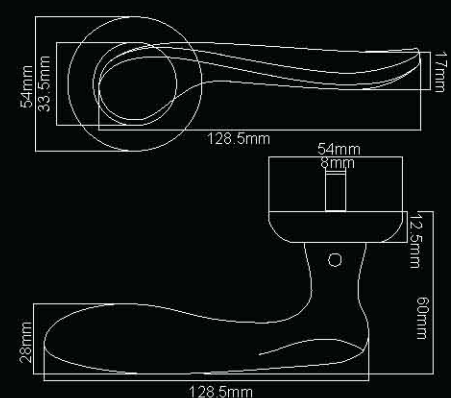

ACHILLES

FDPACH-SN FDPACH-PC