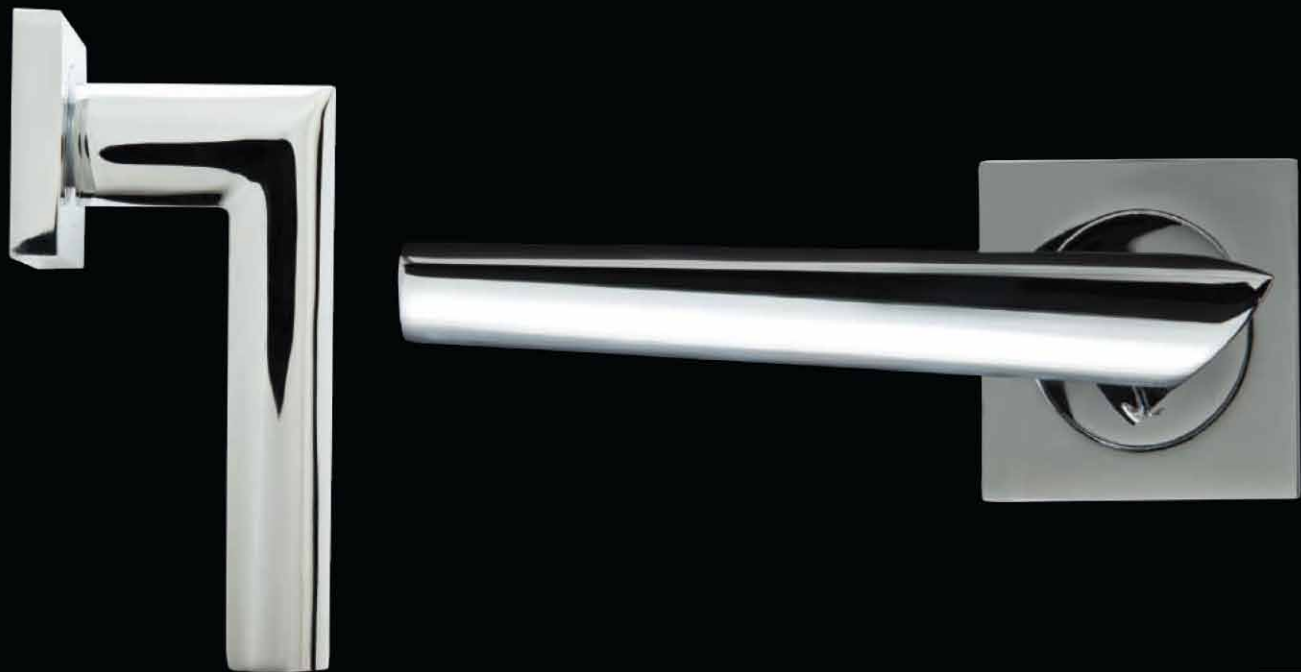

CARRERA

Finish Presented | Polished Chrome | FDECAR-PC