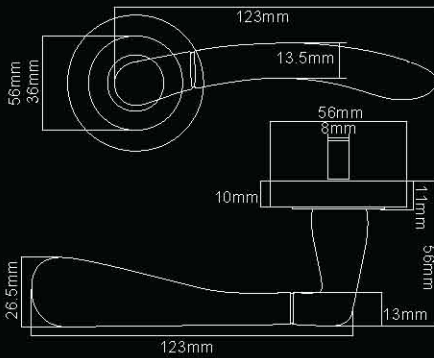

AMALFI

FCOAMA-SPC