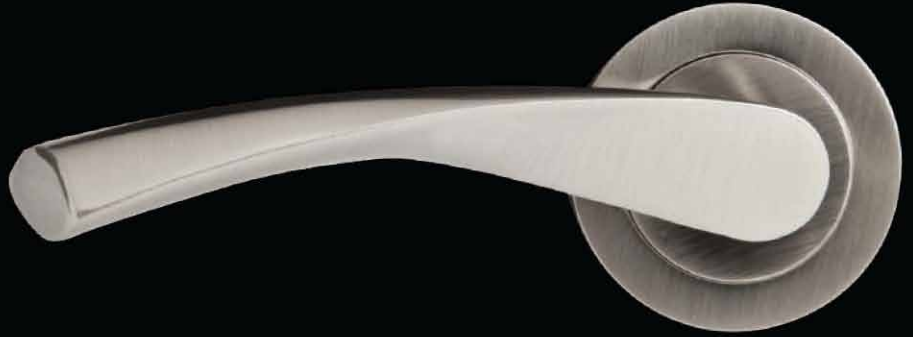

 **fortessa™**

True Quality Cannot be Defined...
it Can Only be Experienced.

FORTESSA™ COLLECTION

Door Levers on Rose	06
Door Levers on Plates	18
Door Knobs	20
Escutcheons	20
Thumb Turns	20
Locks	21
Hinges	21
Latches	21
Lever Dimensions & Colour / Finishes Options	25

A Stunning Range of Interior Residential Door Handles

Discover the Distinctive and
Eternal Style of  **Fortessa™**

Our designs are brought to life by highly skilled craftsmen and engineers. Strict Quality Control Measures are exercised at every stage, from die casting and machining to polishing and galvanization. Each of our products undergo specialist lacquer treatments, to provide a high resistance to shocks and abrasions and to help maintain their natural shine long into the future.