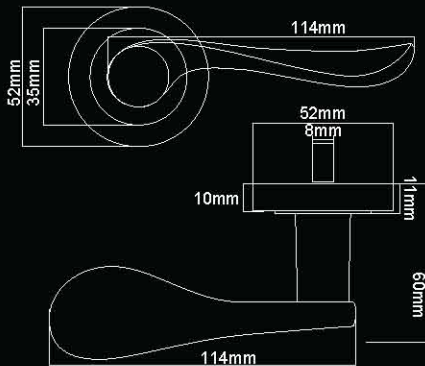

WAVE

FCOWAV-SN