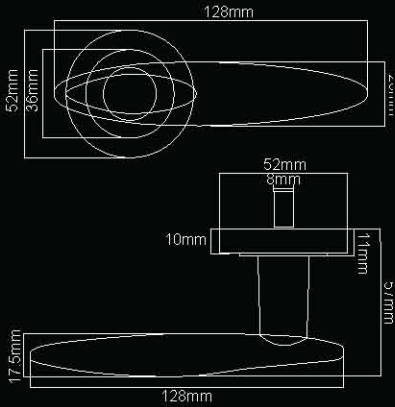

TITAN

FDETIA-SN