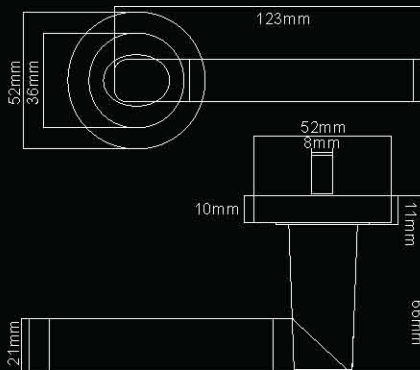

FOKO

FCOFOK-SPC