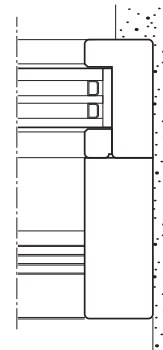

THE ESSENTIAL

ON DETAILS

Wood and image only: the hardware disappears on the frame

The sliding top guide has been inserted into the frame to hide every functional element.

A slimmer sash profile

The frame of the sliding sash has been concealed to 74 mm thanks to a reduced backset lock.

Minimal design, with a technological heart

The thin transom of the frame contains the top sealing profile: no carving is visible.

Side point system: the essential without bounds

The glass is built into the jamb of the frame. Thanks to an easy and adequate installation, it blends with the wall.