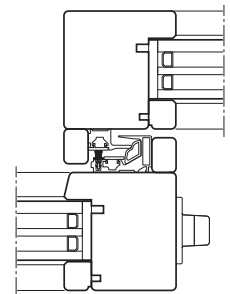

Uni-V central locking profile

The wide working tolerances, allowed by the central point Uni-V, guarantee the declared performances even with the natural deformation of wood.

The revolutionary central locking profile avoids every contact between the sash and the frame. The opening movement becomes fluid and silent.