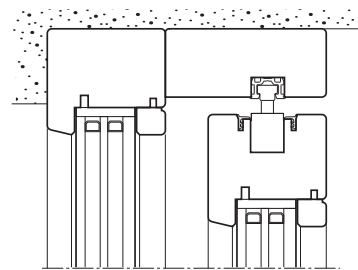

DESIGN

(IN)VISIBLE PROFILE

Leaving space to the glass: a room without bounds

The lower transom of the fixed sash has been eliminated.
The glass and the external environment become the center of the room.
A thin aluminium profile creates the glass seat.

THE ESSENTIAL

ON DETAILS

Wood and image only: the hardware disappears on the frame

The sliding top guide has been inserted into the frame to hide every functional element.

A slimmer sash profile

The frame of the sliding sash has been concealed to 74 mm thanks to a reduced backset lock.

Minimal design, with a technological heart

The thin transom of the frame contains the top sealing profile: no carving is visible.

Side point system: the essential without bounds

The glass is built into the jamb of the frame. Thanks to an easy and adequate installation, it blends with the wall.