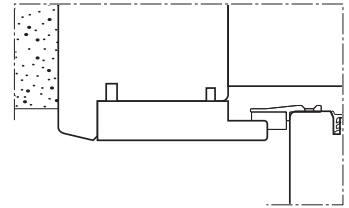

Top sash sealing profile

The aluminium resistance and the insulating power of the sponge. The materials choice of the top sealing profile guarantees the resistance against air and noise abatement.