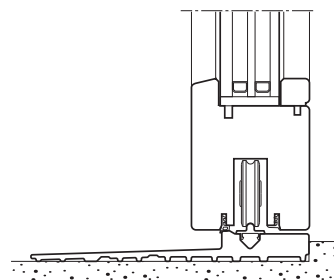

A high performance project without limits

A 25 mm maximum thickness threshold at the same level of the floor. The Climatech threshold offers the minimum visual impact and guarantees incredible thermal performances, thanks to the innovative fiberglass reinforced material.

Imago is a barrier against air, water and wind thanks to the accessories range which have been tested in every condition.