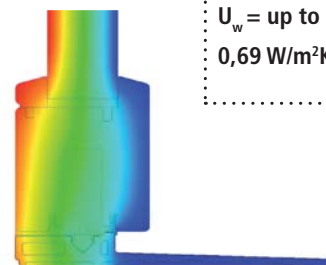

Minimal design, with a technological heart

The thin transom of the frame contains the top sealing profile: no carving is visible.

Side point system: the essential without bounds

The glass is built into the jamb of the frame. Thanks to an easy and adequate installation, it blends with the wall.

PERFORMANCES

THERMAL INSULATION AND SECURITY

A high performance project without limits

A 25 mm maximum thickness threshold at the same level of the floor. The Climatech threshold offers the minimum visual impact and guarantees incredible thermal performances, thanks to the innovative fiberglass reinforced material.

Imago is a barrier against air, water and wind thanks to the accessories range which have been tested in every condition.

$U_w = \text{up to}$
 $0,69 \text{ W/m}^2\text{K}$

INNOVATIVE DETAILS

FOR ADVANCED
PERFORMANCES