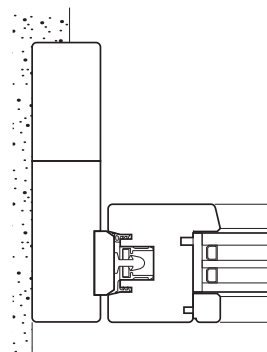

DESIGN

(IN)VISIBLE PROFILE

Leaving space to the glass: a room without bounds

The lower transom of the fixed sash has been eliminated.
The glass and the external environment become the center of the room.
A thin aluminium profile creates the glass seat.

THE ESSENTIAL

ON DETAILS

Wood and image only: the hardware disappears on the frame

The sliding top guide has been inserted into the frame to hide every functional element.

A slimmer sash profile

The frame of the sliding sash has been concealed to 74 mm thanks to a reduced backset lock.

Minimal design, with a technological heart

The thin transom of the frame contains the top sealing profile: no carving is visible.

Side point system: the essential without bounds

The glass is built into the jamb of the frame. Thanks to an easy and adequate installation, it blends with the wall.