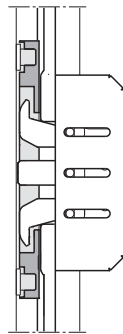

POSEIDON:

A WORLD OF SECURITY

Maximum security lock

The innovative Poseidon lock with two opposite facing hooks and a central bolt offers anti-burglar security levels never known before.

Poseidon concealed security striker

The striker is installed flush to the frame to improve the minimal design of Imago. The wide pressure adjustments allow an easy installation in every condition.