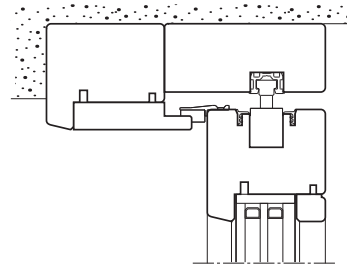

THE ESSENTIAL

ON DETAILS

Wood and image only: the hardware disappears on the frame

The sliding top guide has been inserted into the frame to hide every functional element.

A slimmer sash profile

The frame of the sliding sash has been concealed to 74 mm thanks to a reduced backset lock.

Minimal design, with a technological heart

The thin transom of the frame contains the top sealing profile: no carving is visible.

Side point system: the essential without bounds

The glass is built into the jamb of the frame. Thanks to an easy and adequate installation, it blends with the wall.