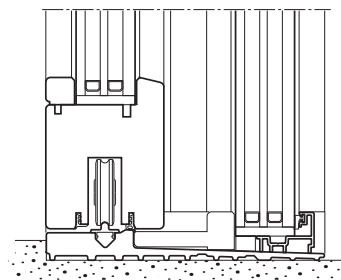

DESIGN

(IN)VISIBLE PROFILE

Leaving space to the glass: a room without bounds

The lower transom of the fixed sash has been eliminated.
The glass and the external environment become the center of the room.
A thin aluminium profile creates the glass seat.

THE ESSENTIAL

ON DETAILS

Wood and image only: the hardware disappears on the frame

The sliding top guide has been inserted into the frame to hide every functional element.

A slimmer sash profile

The frame of the sliding sash has been concealed to 74 mm thanks to a reduced backset lock.

Minimal design, with a technological heart

The thin transom of the frame contains the top sealing profile: no carving is visible.

Side point system: the essential without bounds

The glass is built into the jamb of the frame. Thanks to an easy and adequate installation, it blends with the wall.