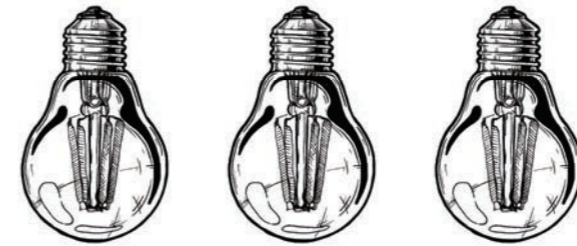

From the
Anvil[®]

THE LIGHTING COLLECTION

— Hand Spun Pendants —

www.fromtheanvil.co.uk

CONTENTS

- 5. INTRODUCTION
- 6. METALLICS
- 16. ACCENTS
- 23. BESPOKE
- 25. LEAD TIMES

PENDANT LIGHTING

We are delighted to introduce our unique collection of pendant lighting. Our Pendants reference Britain's great industrial heritage and use colour to celebrate contemporary design. With four distinctive shapes in a number of different finishes, our lights can be used to transform an array of spaces. Our Pendants are hand spun from solid steel & finished in copper or nickel. Each light is made to order and we are more than happy to create bespoke colours and finishes if desired. *We hope that you will be inspired and illuminated by our new lighting range.*